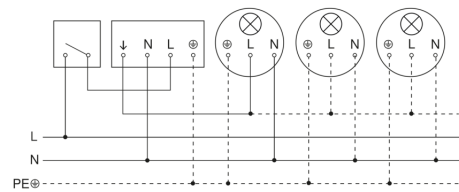

sensIQ S

EVO white
EAN 4007841 034955
Article number 034955

Light without neutral conductor

Light with neutral conductor

Connection using two-circuit switch for manual and automatic operation

Connection of 4-fold push-button coupler to DALI2 APC