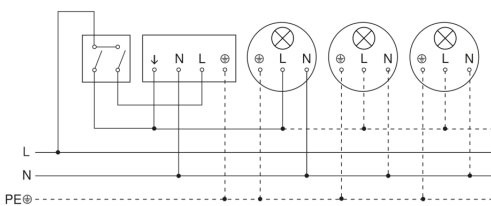

sensIQ S

EVO white
EAN 4007841 034955
Article number 034955

Light without neutral conductor

Light with neutral conductor

Connection using two-circuit switch for manual and automatic operation

Connection of 4-fold push-button coupler to DALI2 APC