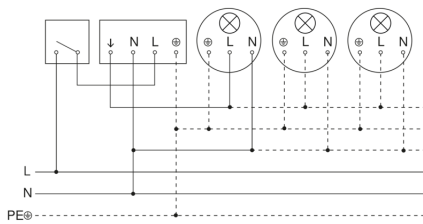

sensIQ S

EVO white
EAN 4007841 034955
Article number 034955

Light without neutral conductor

Light with neutral conductor

Connection using two-circuit switch for manual and automatic operation

Connection of 4-fold push-button coupler to DALI2 APC